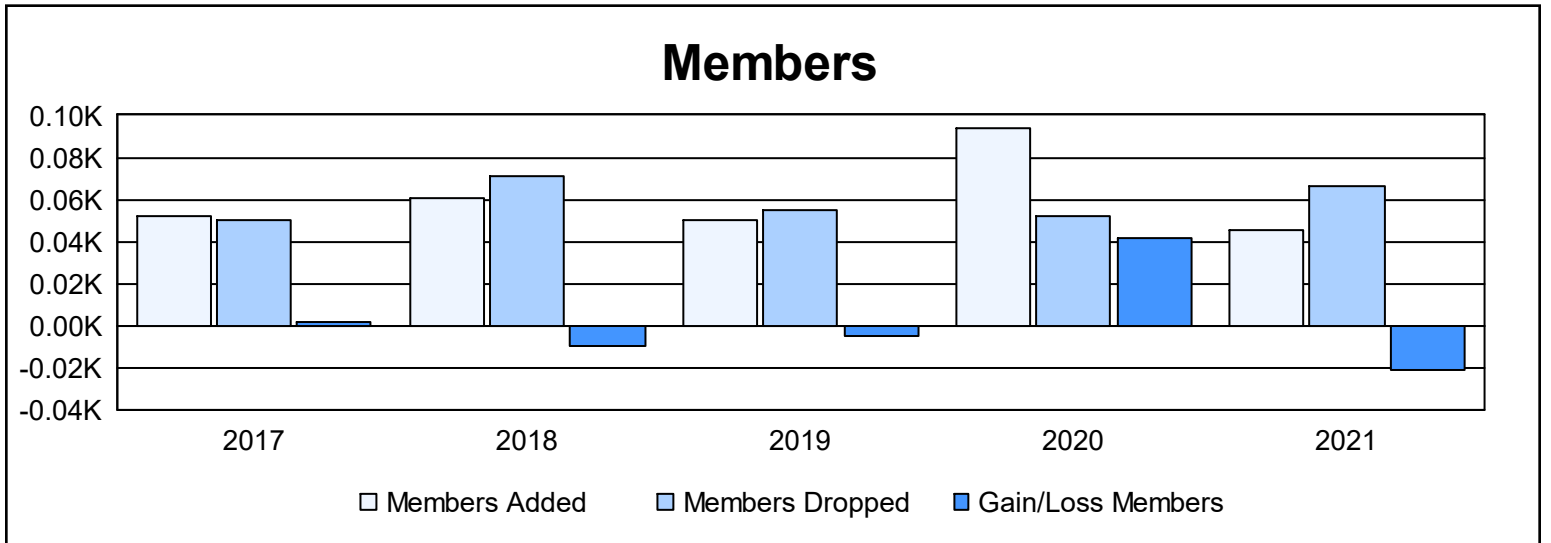

Year	New Clubs	Dropped Clubs	Gain/Loss Clubs	New Members	Charter Members	Reinstate Members	Transfer Members	Total Member Added	Total Members Dropped	Gain/Loss Members
2016-2017	0	0	0	49	0	1	2	52	50	2
2017-2018	0	0	0	53	0	0	8	61	71	-10
2018-2019	0	0	0	43	0	0	7	50	55	-5
2019-2020	1	0	1	65	23	1	5	94	52	42
2020-2021	0	0	0	42	0	0	3	45	66	-21
<b>Average</b>	<b>0</b>	<b>0</b>	<b>0</b>	<b>50</b>	<b>5</b>	<b>0</b>	<b>5</b>	<b>60</b>	<b>59</b>	<b>2</b>

### Membership Composition June 2021 Cumulative