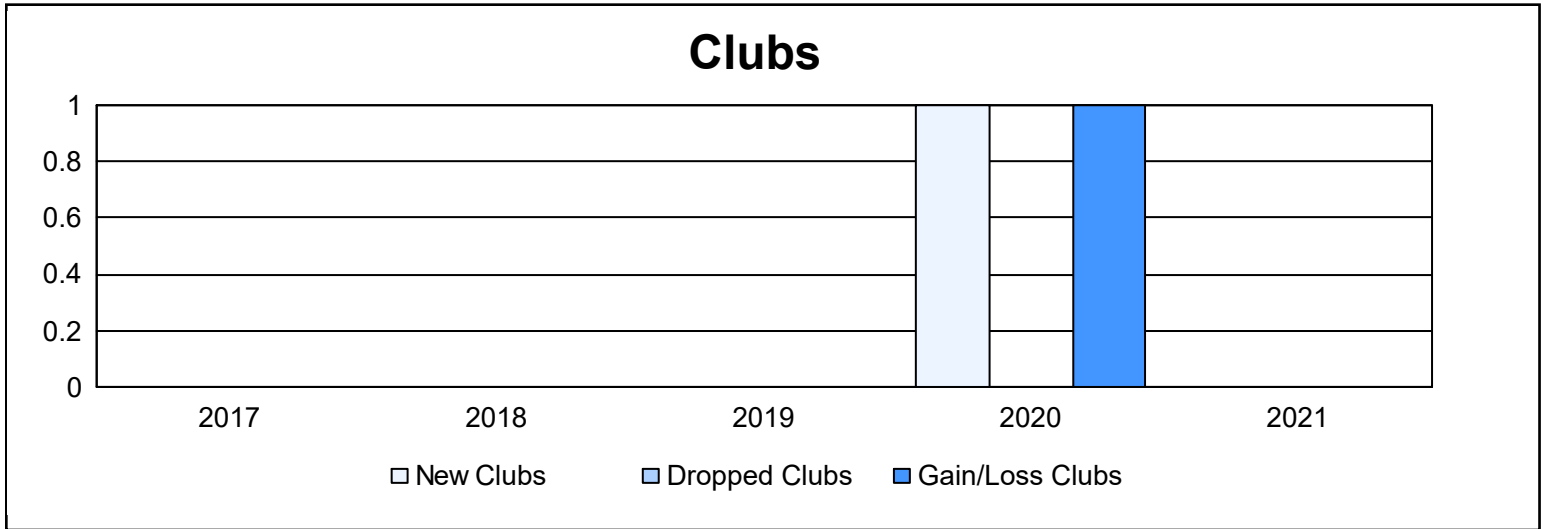

Year	New Clubs	Dropped Clubs	Gain/Loss Clubs	New Members	Charter Members	Reinstate Members	Transfer Members	Total Member Added	Total Members Dropped	Gain/Loss Members
2016-2017	0	0	0	49	0	1	2	52	50	2
2017-2018	0	0	0	53	0	0	8	61	71	-10
2018-2019	0	0	0	43	0	0	7	50	55	-5
2019-2020	1	0	1	65	23	1	5	94	52	42
2020-2021	0	0	0	42	0	0	3	45	66	-21
<b>Average</b>	<b>0</b>	<b>0</b>	<b>0</b>	<b>50</b>	<b>5</b>	<b>0</b>	<b>5</b>	<b>60</b>	<b>59</b>	<b>2</b>

### Membership Composition June 2021 Cumulative